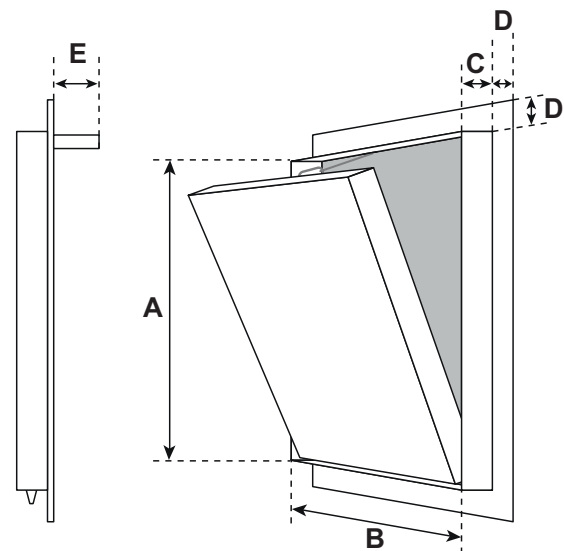

## Product description:

The access panel consists of aluminium profiles with GKBI 12.5 mm, 15 mm or 25 mm plasterboard insert and two snap locks.

The two frames of the access panel each consist of four individual frame parts that are firmly connected to each other by a special welding process. The access panel is equipped with a latch. To avoid possible accidents, this must be re-hung after each opening of the door leaf.

## Dimensions:

The access panel is matched to the grid dimension of the tiles. This requires the dimensions of the tile and the joint width, which then results in the dimensions for A and B.

The dimensions D and E remain the same in each case. Dimension C corresponds to the respective planking thickness.

## Variants:

- for 'flush-tiling': The aluminium profile is flush with the GKBI board. The tiles are placed on the profile.
- for 'top-tiling': The aluminium profile is higher than the GKBI board. This creates a tile tray.

**Advantages:** - simpler installation for tilers  
- precise finish

Left illustration:

Side view closed, with snap lock

D = 28 mm  
E = 40 mm

All standard sizes are available for planking thicknesses of 12.5 mm, 15 mm and 25 mm.